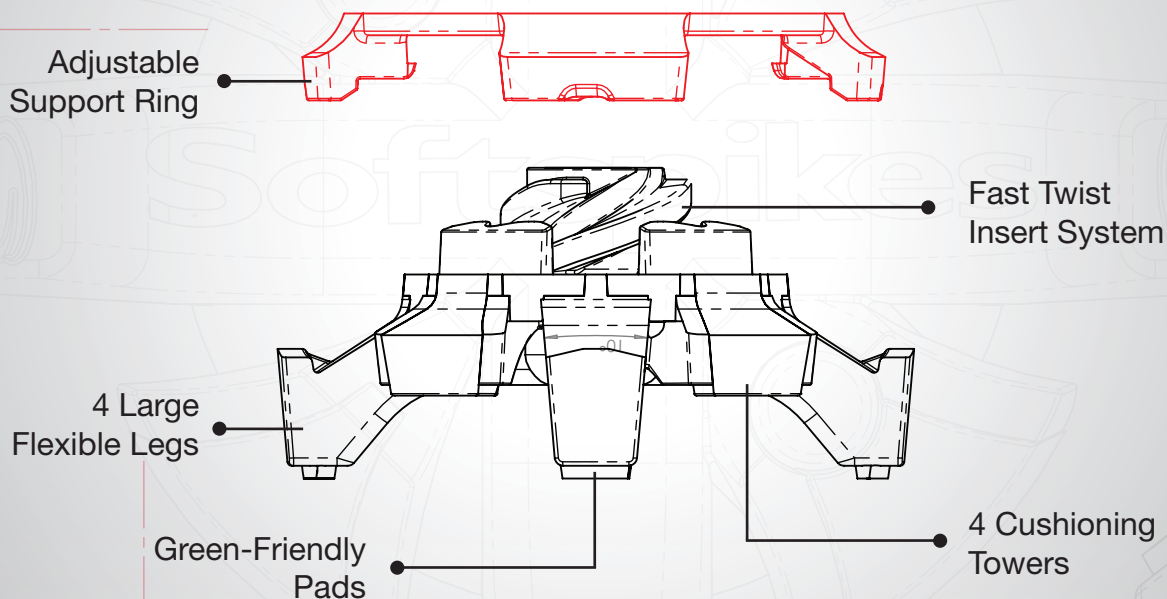

BLACK WIDOW®

TOUR™

— FEATURING —

Adjustable Support Ring

New Support Rings allow golfers to select the comfort setting that best fits their game. Black Widow Tour cleats come pre-set with the Support Ring behind the cushioning towers, providing extreme traction through maximum flex and ultimate comfort. For a firmer, “spike-like” feel, remove the Support Ring from behind the cushioning towers and lock into place behind the flexible legs.

— ALSO FEATURING —

Self-Adjusting Traction

4 Large Flexible Legs

4 Large Flexible legs first contact the terrain and provide a spring-like effect. The 4 Large Flexible Legs are engineered to absorb initial impact and distribute force throughout the cleat, providing the cushioned feel engineered in all Softspikes products.

Green-Friendly Pads

Black Widow Tour cleats follow in Softspikes heritage of providing superior green-friendliness. The 4 large Flexible Legs are equipped with non-marring pads that glide across greens minimizing damage.

Fast Twist® Insert System

PrideSports' patented Fast Twist Insert System, the lightest weight cleat changing system in golf, was designed to make cleat changing quick and easy. A simple quarter turn of a cleat wrench deadlocks cleats into place with a double click, while a reverse quarter turn unlocks the cleats for quick changing.